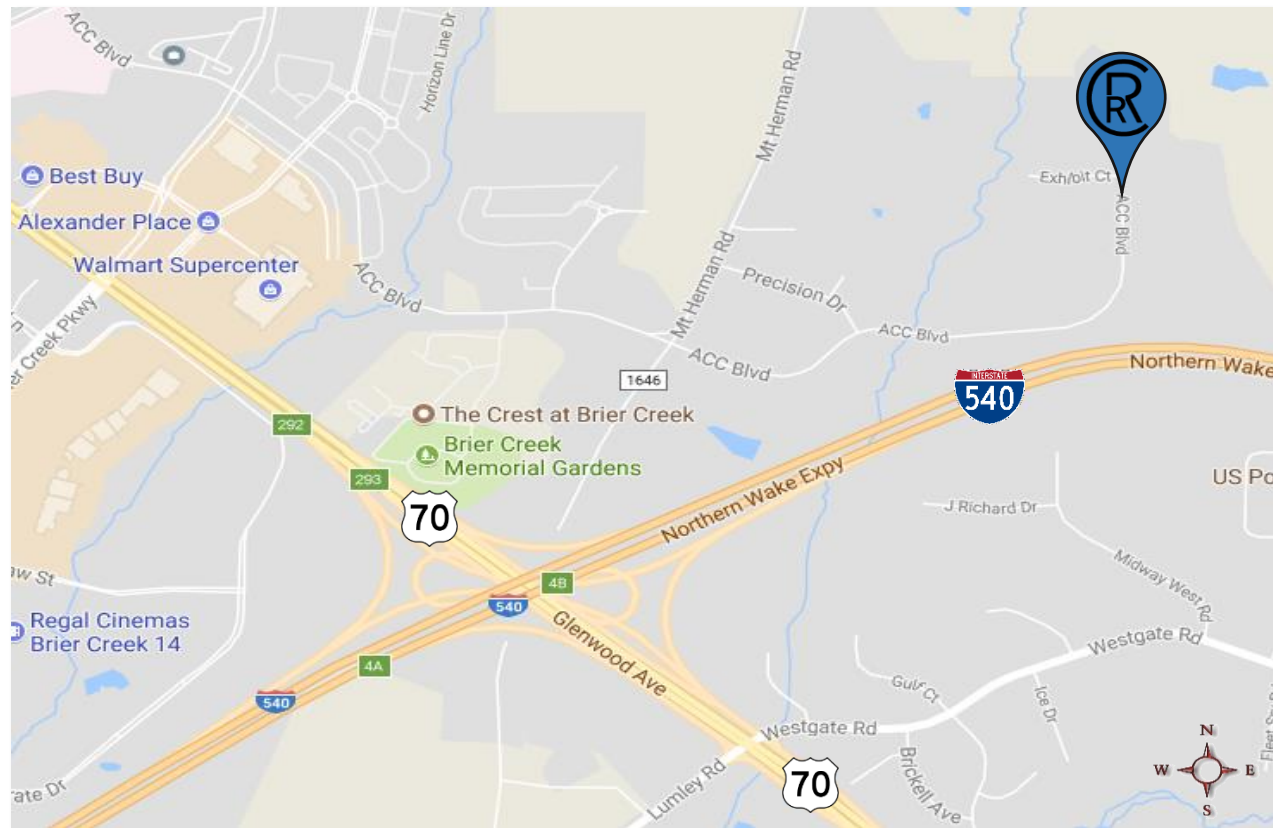

### From Interstate 85 N

*Burlington, Hillsborough, Mebane*

- On I-40 E/I-85 N
- Follow I-85 N to US-70 E in Durham.
- Take exit 178 from I-85 N
- Continue onto US-70 E (8.1 mi)
- Turn left onto Brier Creek Pkwy (0.4 mi)
- Turn right onto ACC Blvd
- Destination will be on the left (1.7 mi)

### From Interstate 540 W

*Wake Forest, Knightdale, Zebulon*

- Head northwest on I-540W toward Exit 11
- Take exit 4B to merge onto US-70 W/Glenwood Ave toward Durham (0.9 mi)
- Turn right onto Brier Creek Pkwy (0.4 mi)
- Turn right onto ACC Blvd
- Destination will be on the left (1.7 mi)

### From Interstate 85 S

*Henderson, Butner*

- Head south on I-85 S
- Take exit 178 for US-70 E toward RDU Airport/Raleigh (0.6 mi)
- Continue onto US-70 E (8.1 mi)
- Turn left onto Brier Creek Parkway (0.4 mi)
- Turn right onto ACC Blvd
- Destination will be on the left (1.7 mi)

### From Interstate 540 E via I-40

*Chapel Hill, Durham, Clayton, Garner, Fuquay Varina, Pittsboro, Sanford, Apex, Cary*

- On I-40, take I-540 E to US-70 W/Glenwood Ave
- Take exit 4B from I-540 E (5.8 mi)
- Merge onto US-70 W/Glenwood Ave (0.4 mi)
- Turn right onto Brier Creek Pkwy (0.4 mi)
- Turn left onto ACC Blvd
- Destination will be on the left (1.7 mi)